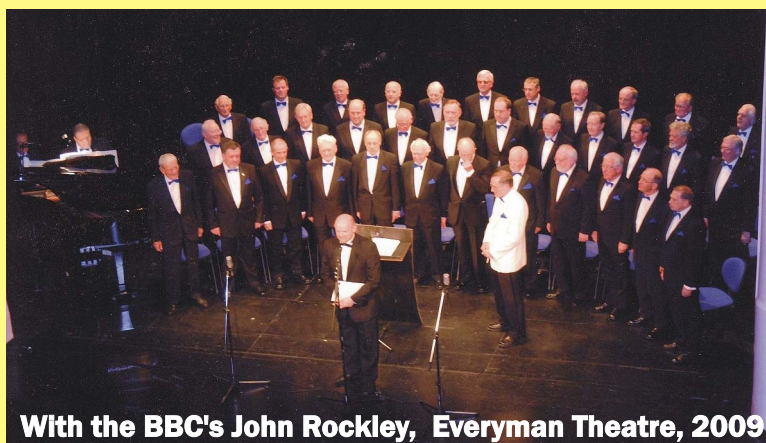

ENGLISH & WELSH MALE VOICES

**CHELTENHAM COLLEGE CHAPEL
SATURDAY 18th SEPTEMBER**

COTSWOLD MALE VOICE CHOIR

With the BBC's John Rockley, Everyman Theatre, 2009

GARNDIFFAITH GLEEMEN MALE CHOIR, PONTYPOOL

Supporting